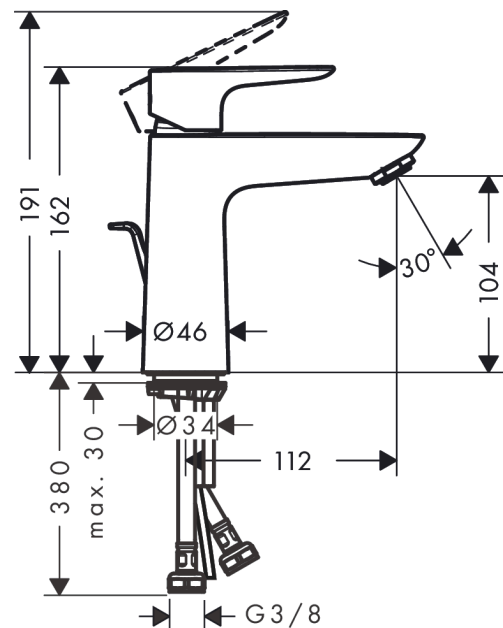

Talis E

Single lever basin mixer 110 CoolStart with pop-up waste set

Surfaces: **Matt White** Article Number: **71713700**

Description

product features

- consists of: single lever basin mixer, waste set
- ComfortZone 110
- projection 112 mm
- spray type: normal spray
- maximum flow rate at 3 bar: 5 l/min
- ceramic cartridge
- temperature limitation adjustable
- suitable for continuous flow water heaters
- pop-up waste set G 1¼
- material waste set: metal
- connection type: G ¾ connections
- connection dimension: DN15
- cold water in middle position

Technology

Design awards

Product image

Scale drawing

Talis E
Single lever basin mixer 110 CoolStart with pop-up waste set
 Surfaces: **Matt White** Article Number: **71713700**

Flowchart

Talis E
Single lever basin mixer 110 CoolStart with pop-up waste set
 Surfaces: **Matt White** Article Number: **71713700**

Exploded Drawing

Year of production: >11/19

Talis E
Single lever basin mixer 110 CoolStart with pop-up waste set
 Surfaces: **Matt White** Article Number: **71713700**

Spare part list

Year of production: >11/19

Pos.	Description	Article Number	Price	PU
1	handle	92688700	-	1
2	screw cover	95704000	-	1
3	flange	92625700	-	1
4	nut	92689000	-	1
5	O-ring 25x1,5	98146000	-	1
6	O-ring 27x1,5	92527000	-	1
7	cartridge, assy	97685000	-	1
8	seal	98865000	-	1
9	adapter for cartridge	92628000	-	1
10	adapter for cartridge	95975000	-	1
11	O-ring 23x2	98398000	-	1
12	aerator M24x1 (5 l/min)	13185700	-	1
13	screw M8 x 68	97736000	-	1
14	seal	97608000	-	1
15	fixing set	96016000	-	1
16	pull rod	96657700	-	1
17	connection hose 450 mm M8x0,75 G3/8	97206000	-	1
18	O-ring 6,6x1,6	93019000	-	1
a	pop up waste	94139700	-	1