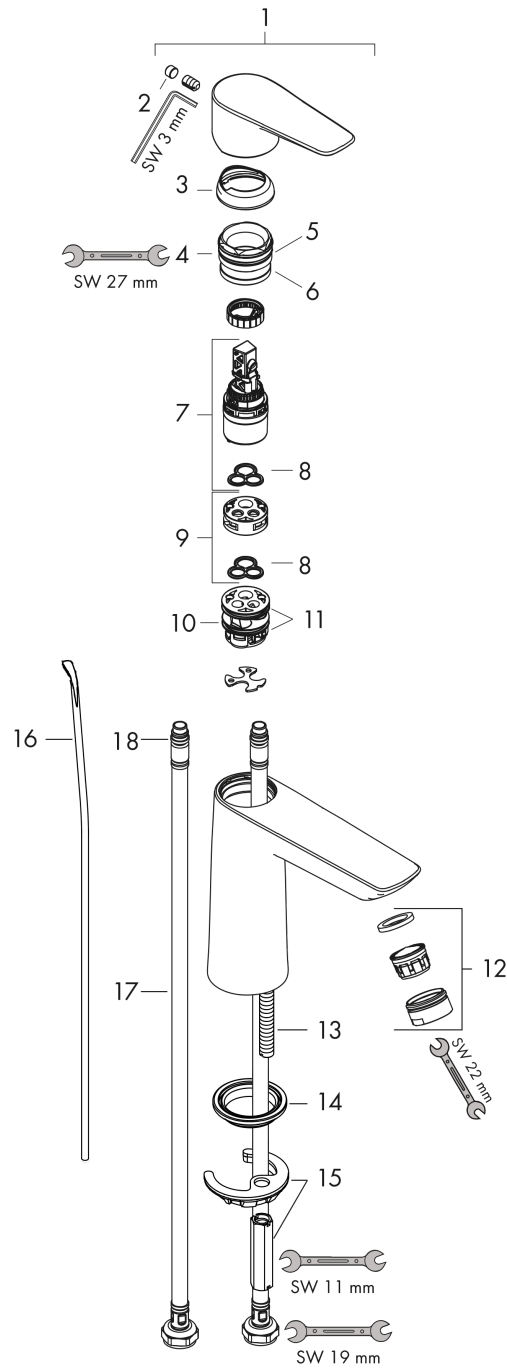

Talis E

Single lever basin mixer 110 CoolStart with pop-up waste set

Surfaces: **Matt White** Article Number: **71713700**

Description

product features

- consists of: single lever basin mixer, waste set
- ComfortZone 110
- projection 112 mm
- spray type: normal spray
- maximum flow rate at 3 bar: 5 l/min
- ceramic cartridge
- temperature limitation adjustable
- suitable for continuous flow water heaters
- pop-up waste set G 1¼
- material waste set: metal
- connection type: G ¾ connections
- connection dimension: DN15
- cold water in middle position

Technology

Design awards

Product image

Scale drawing

Talis E
Single lever basin mixer 110 CoolStart with pop-up waste set
 Surfaces: **Matt White** Article Number: **71713700**

Flowchart

Talis E
Single lever basin mixer 110 CoolStart with pop-up waste set
 Surfaces: **Matt White** Article Number: **71713700**

Exploded Drawing

Year of production: >11/19

Talis E
Single lever basin mixer 110 CoolStart with pop-up waste set
 Surfaces: **Matt White** Article Number: **71713700**

Spare part list

Year of production: >11/19

Pos.	Description	Article Number	Price	PU
1	handle	92688700	-	1
2	screw cover	95704000	-	1
3	flange	92625700	-	1
4	nut	92689000	-	1
5	O-ring 25x1,5	98146000	-	1
6	O-ring 27x1,5	92527000	-	1
7	cartridge, assy	97685000	-	1
8	seal	98865000	-	1
9	adapter for cartridge	92628000	-	1
10	adapter for cartridge	95975000	-	1
11	O-ring 23x2	98398000	-	1
12	aerator M24x1 (5 l/min)	13185700	-	1
13	screw M8 x 68	97736000	-	1
14	seal	97608000	-	1
15	fixing set	96016000	-	1
16	pull rod	96657700	-	1
17	connection hose 450 mm M8x0,75 G3/8	97206000	-	1
18	O-ring 6,6x1,6	93019000	-	1
a	pop up waste	94139700	-	1