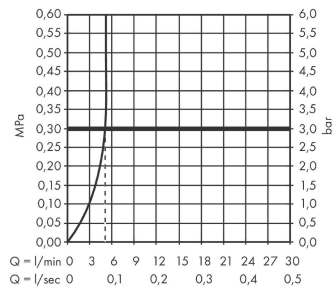

Talis E

Single lever basin mixer 110 CoolStart with pop-up waste set

Surfaces: **Matt White** Article Number: **71713700**

Description

product features

- consists of: single lever basin mixer, waste set
- ComfortZone 110
- projection 112 mm
- spray type: normal spray
- maximum flow rate at 3 bar: 5 l/min
- ceramic cartridge
- temperature limitation adjustable
- suitable for continuous flow water heaters
- pop-up waste set G 1¼
- material waste set: metal
- connection type: G ¾ connections
- connection dimension: DN15
- cold water in middle position

Technology

Design awards

Product image

Scale drawing

Talis E
Single lever basin mixer 110 CoolStart with pop-up waste set
 Surfaces: **Matt White** Article Number: **71713700**

Flowchart

Talis E
Single lever basin mixer 110 CoolStart with pop-up waste set
 Surfaces: **Matt White** Article Number: **71713700**

Exploded Drawing

Year of production: >11/19

Talis E
Single lever basin mixer 110 CoolStart with pop-up waste set
 Surfaces: **Matt White** Article Number: **71713700**

Spare part list

Year of production: >11/19